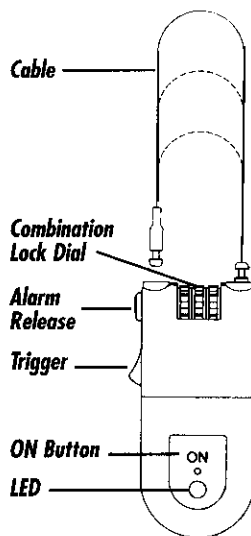

WEIGHT: 6.4 oz. (battery installed)

PART #: SEL0400

Protects your notebook in any setting!